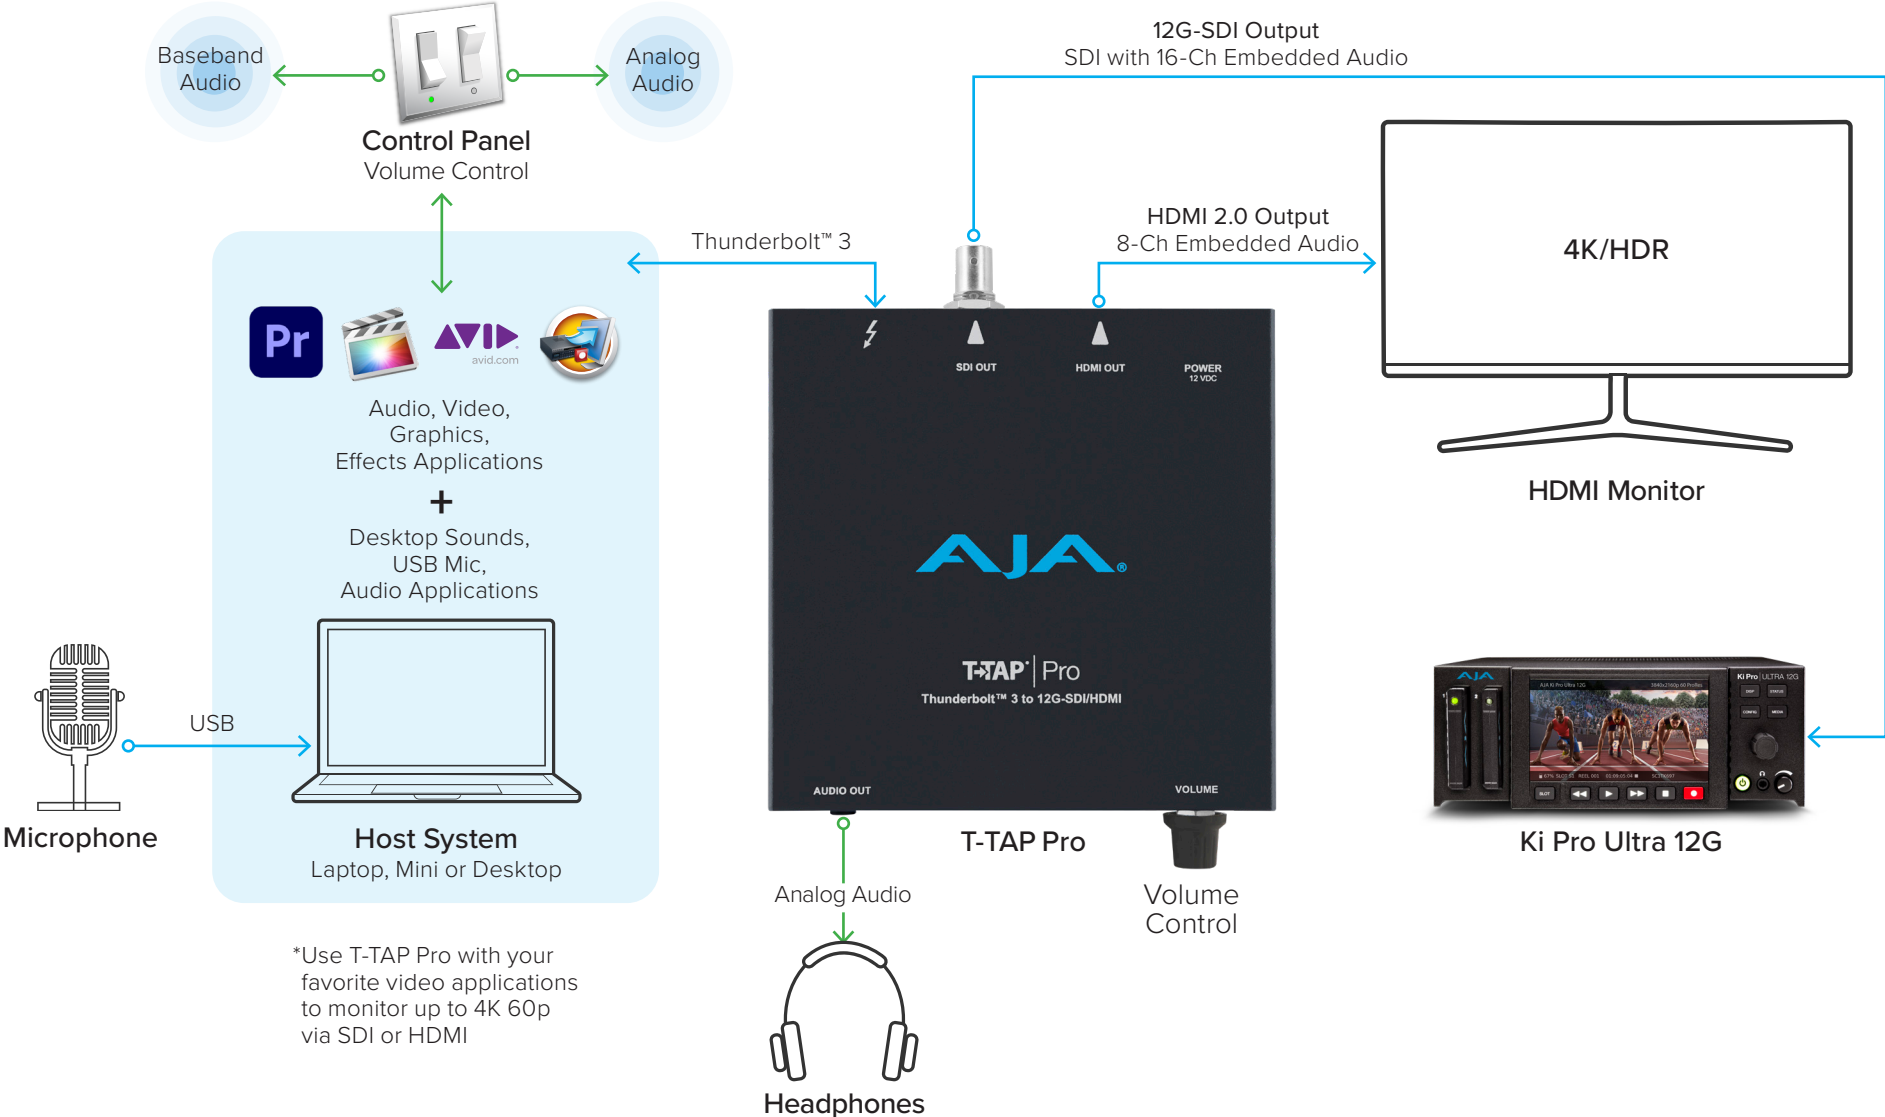

T-TAP[®] | Pro

T-TAP Pro Desktop UltraHD/4K Workflow